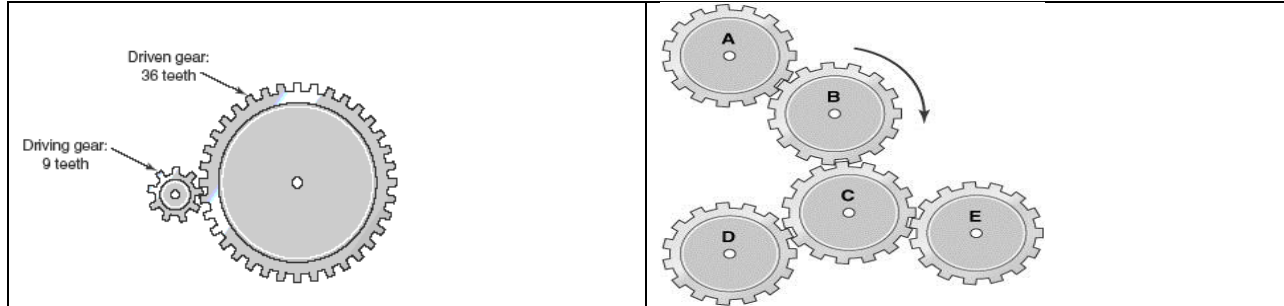

HARMONY SCIENCE ACADEMY

2031 S. Texas Ave, Bryan, TX 77802 ♦Tel: 979.779.2100 ♦Fax: 979.779.2110 ♦www.hsabcs.org

POWER UP WITH GEARS

My PBL project is gears which are simple machines. Gears are toothed wheels that fit together so that when one gear turns it also turns the other gear. Sometimes the gears fit directly together, and sometimes they work together through a chain or a belt.

DIRECTLY CONNECTED GEARS

BELT OR CHAIN GEARS

My Website	My Video
